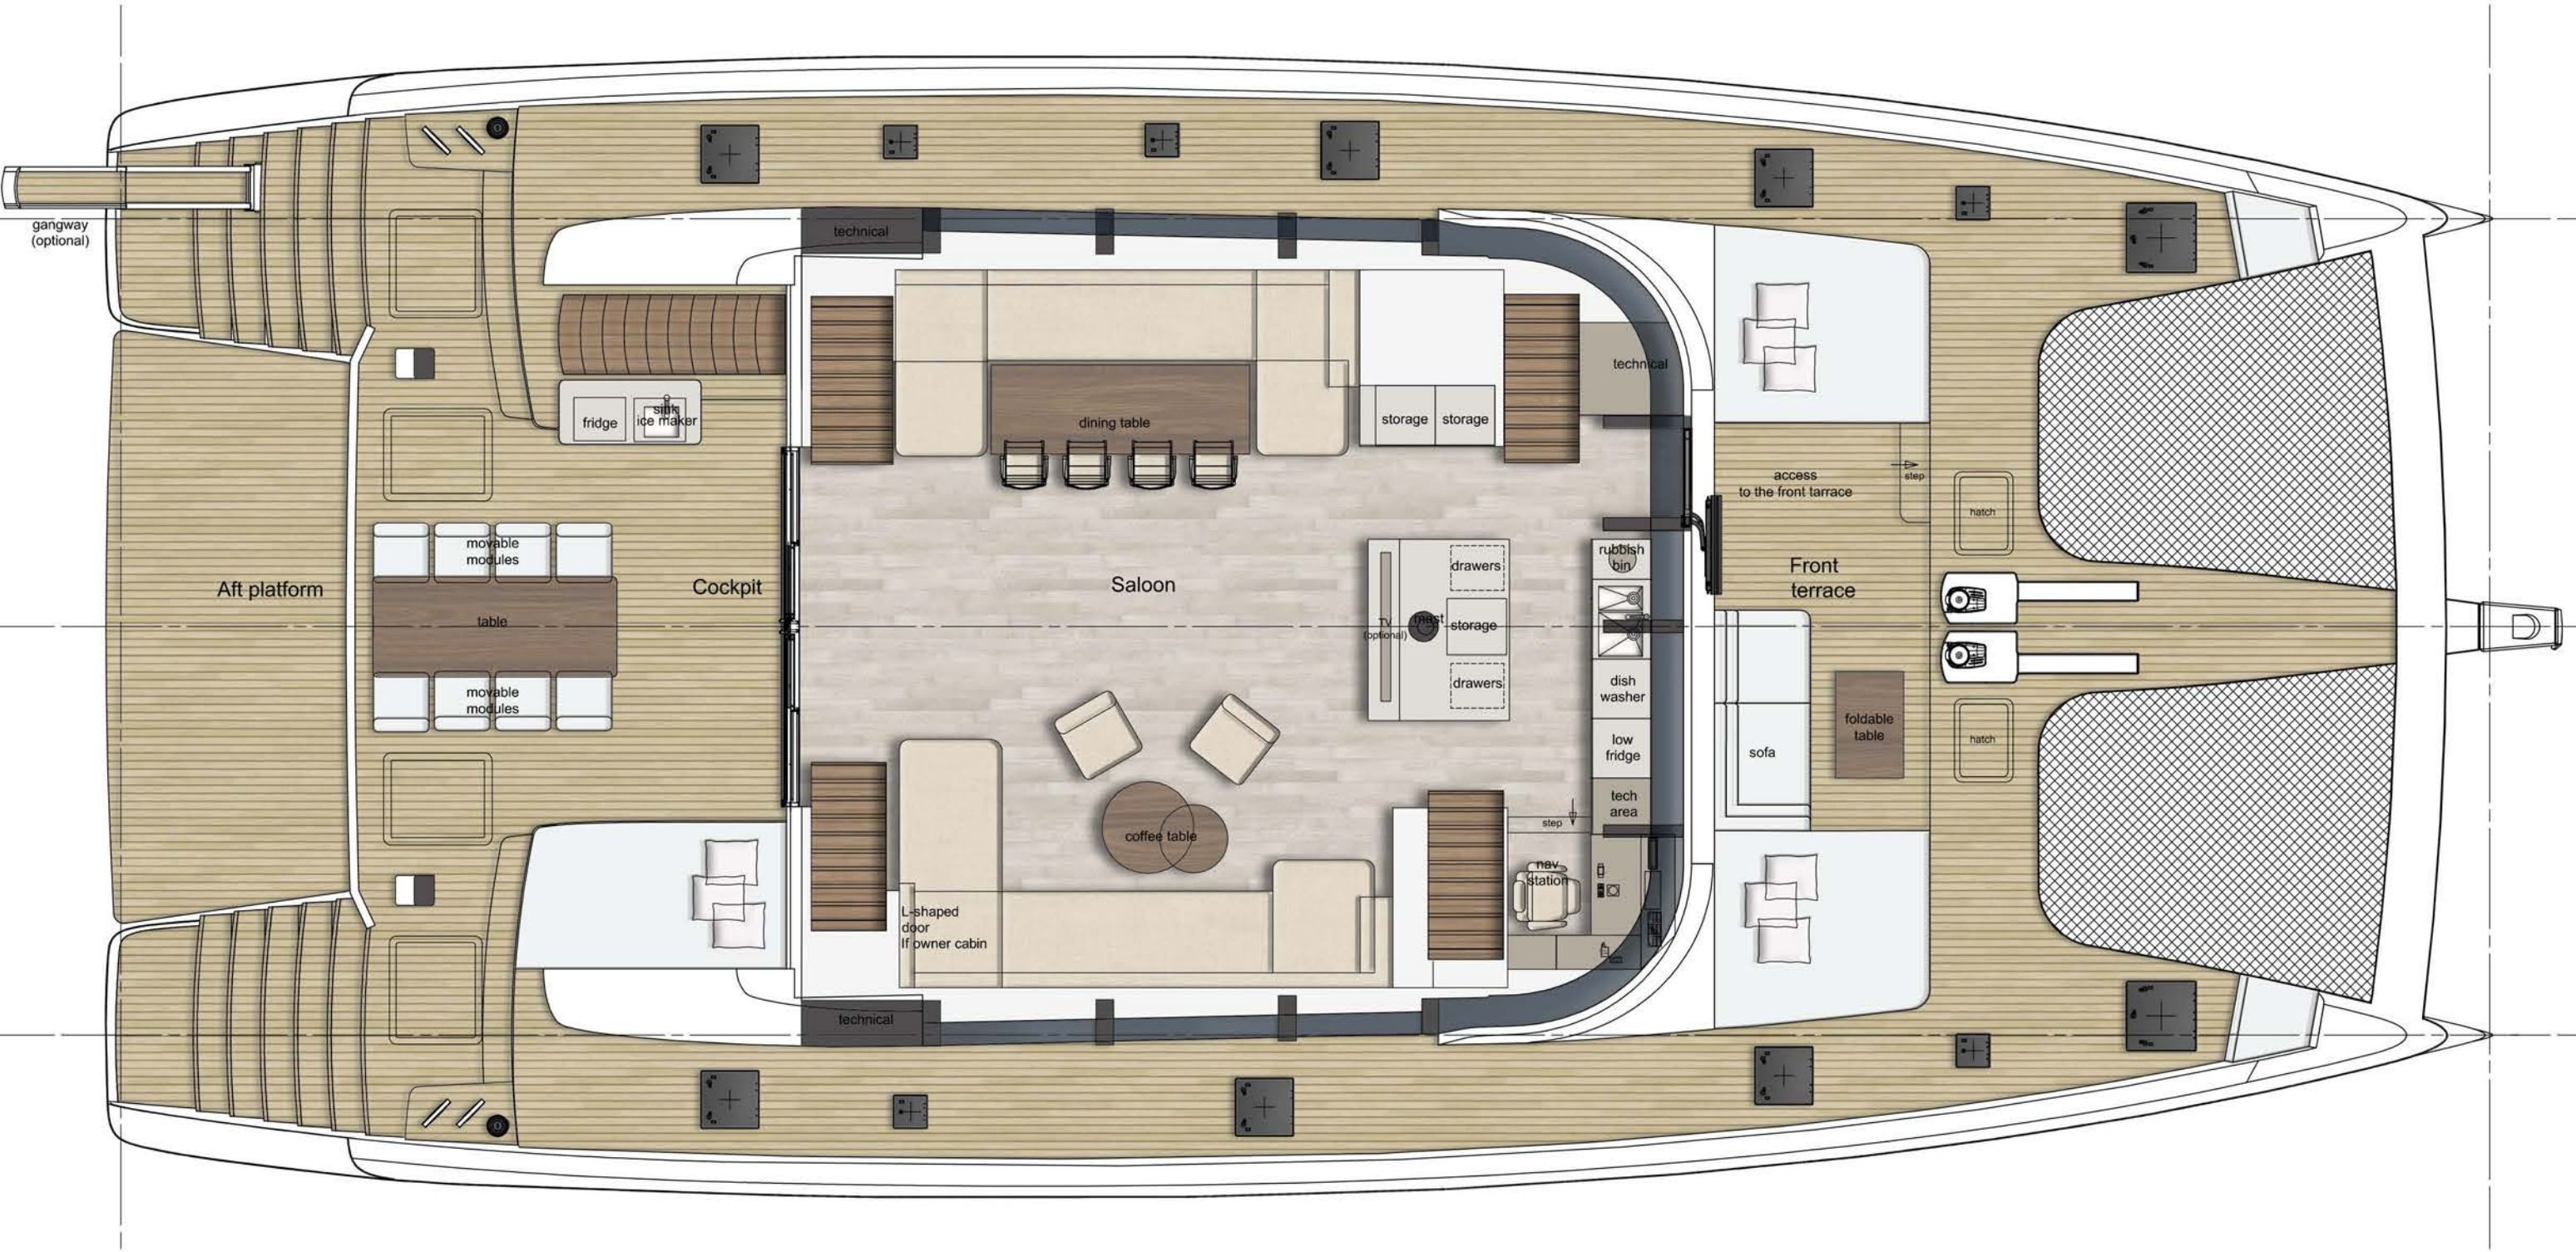

80sailing

by sunreef yachts

THIS ARRANGEMENT PLAN DOES NOT DETERMINE THE FINAL PRODUCT AND SERVES ONLY FOR VIEWING PURPOSES. IT MAY CONTAIN EQUIPMENT AND ACCESORIES WHICH ARE NOT DELIVERED IF NOT EXPLICITLY ORDERED BY THE BUYER. IN CASE OF DISCREPANCY BETWEEN THE ARRANGEMENT PLAN AND THE SPECIFICATION THE SPECIFICATION SHALL PREVAIL.