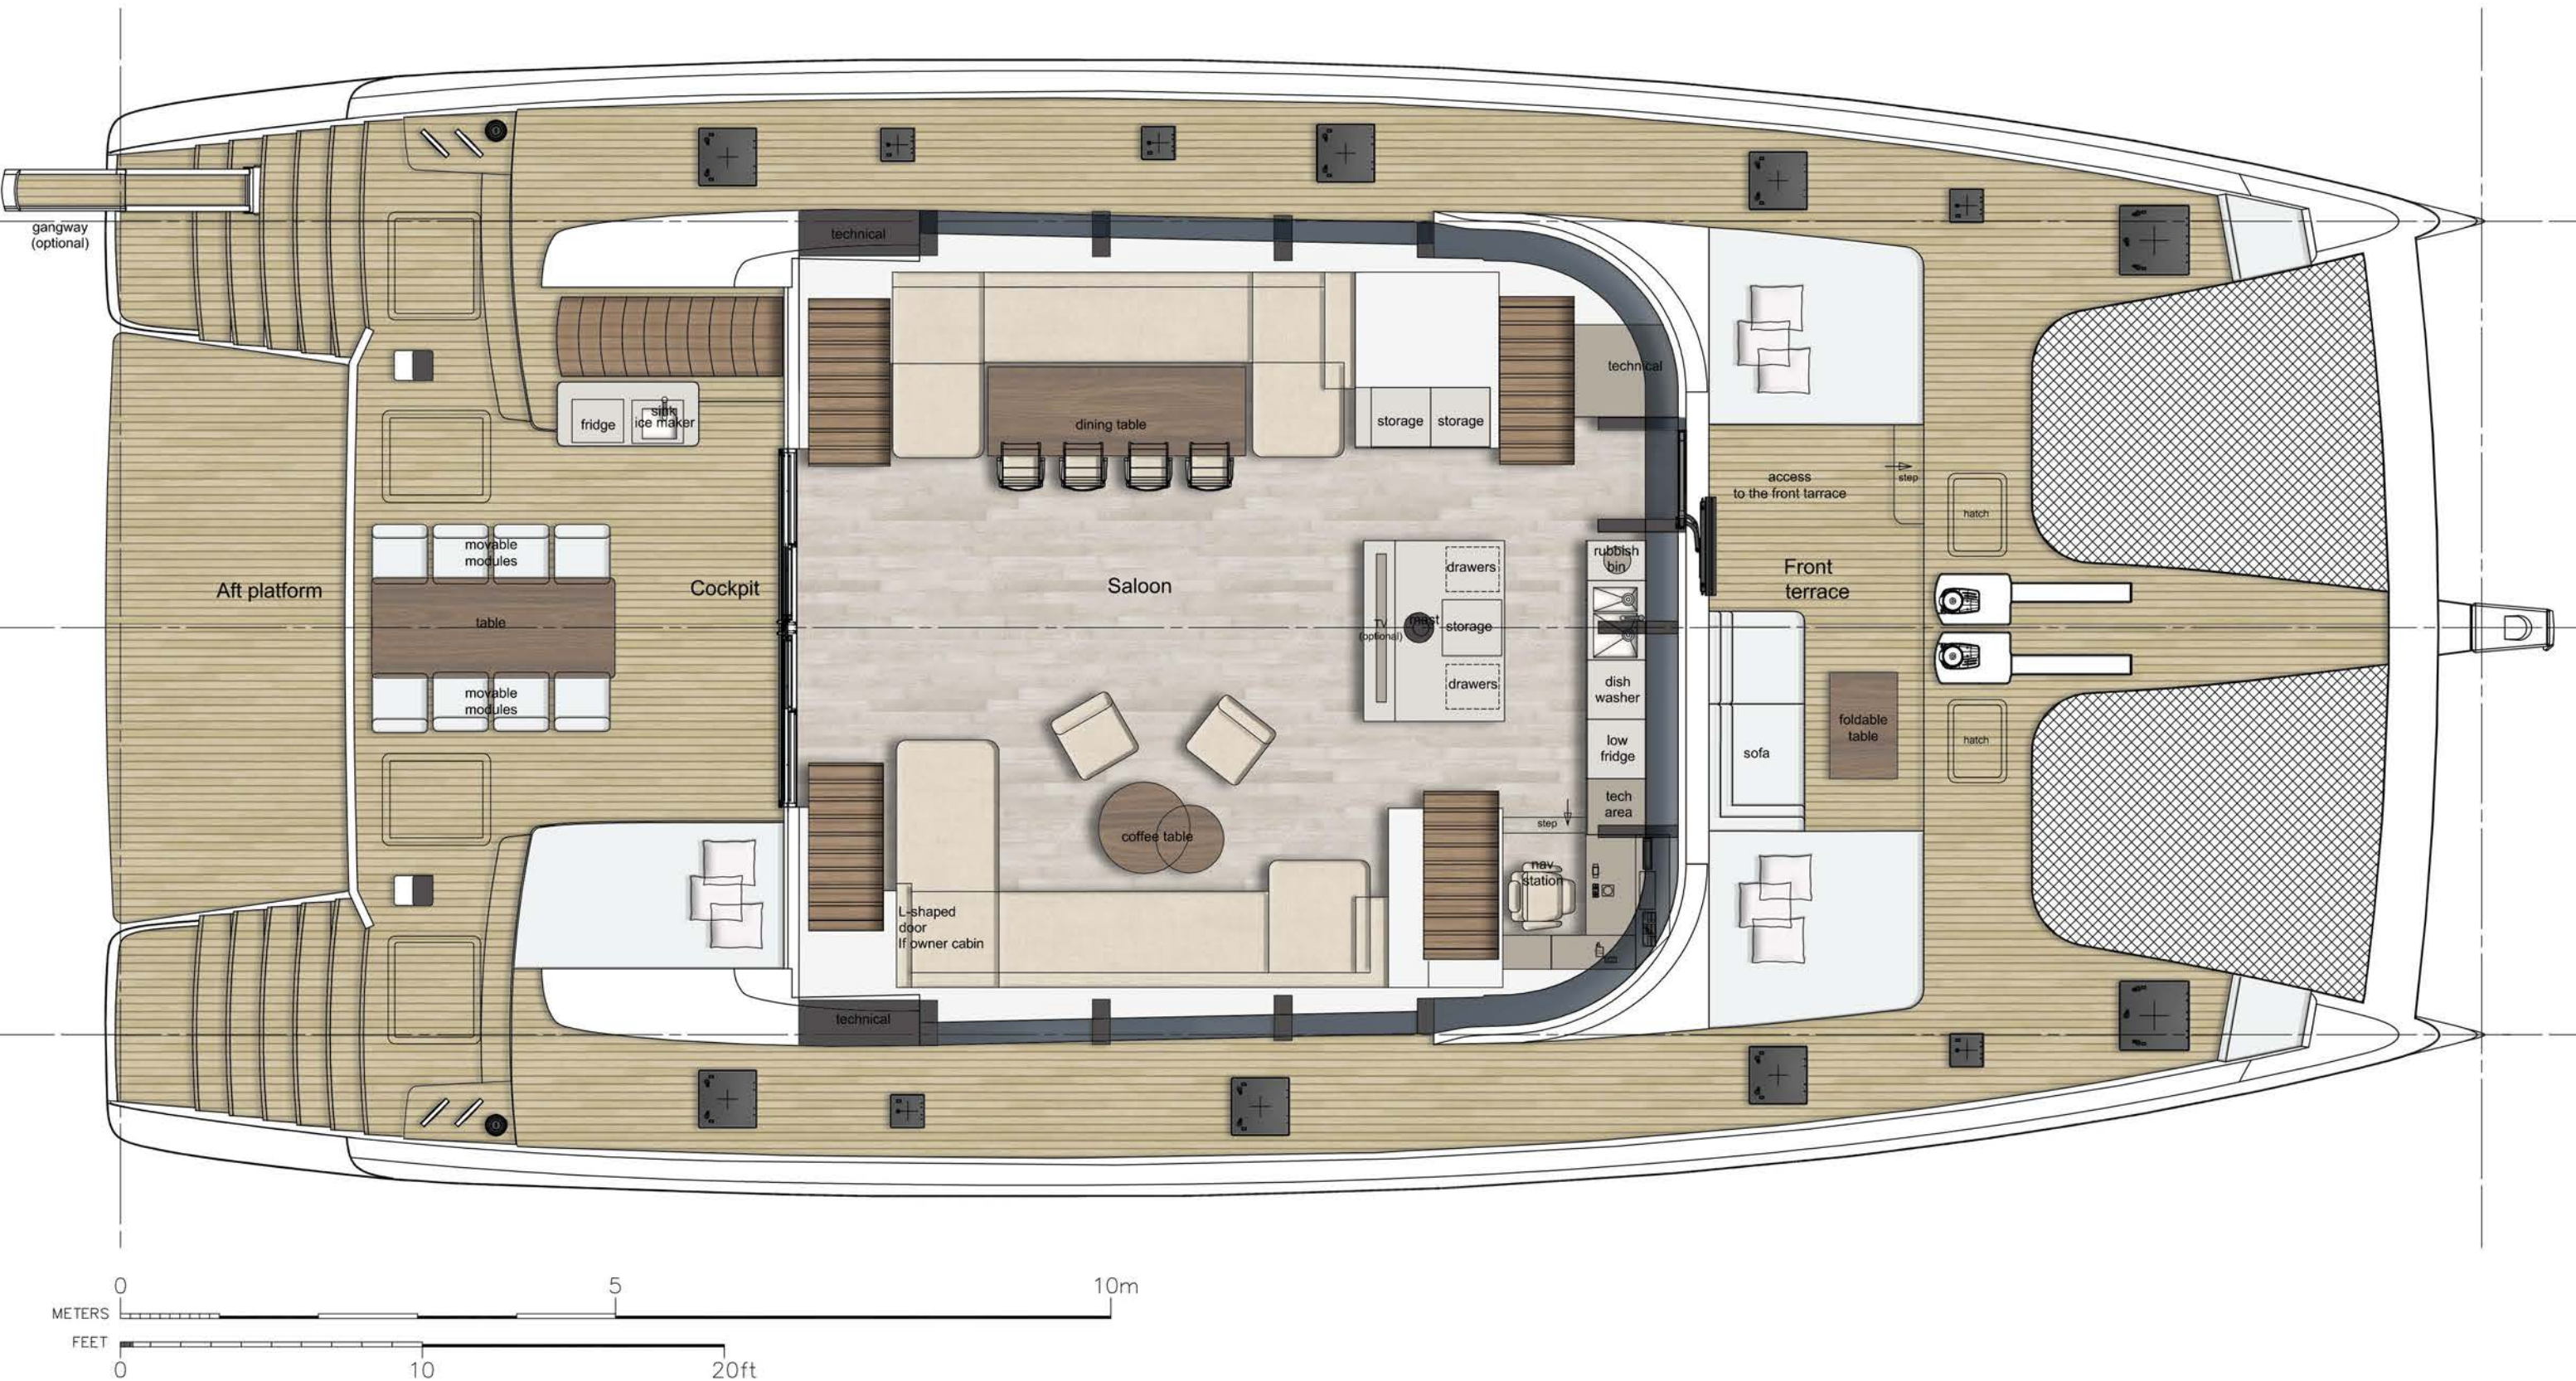

80sailing

by sunreef yachts

THIS ARRANGEMENT PLAN DOES NOT DETERMINE THE FINAL PRODUCT AND SERVES ONLY FOR VIEWING PURPOSES.
IT MAY CONTAIN EQUIPMENT AND ACCESORIES WHICH ARE NOT DELIVERED IF NOT EXPLICITLY ORDERED BY THE BUYER.
IN CASE OF DISCREPANCY BETWEEN THE ARRANGEMENT PLAN AND THE SPECIFICATION THE SPECIFICATION SHALL PREVAIL.