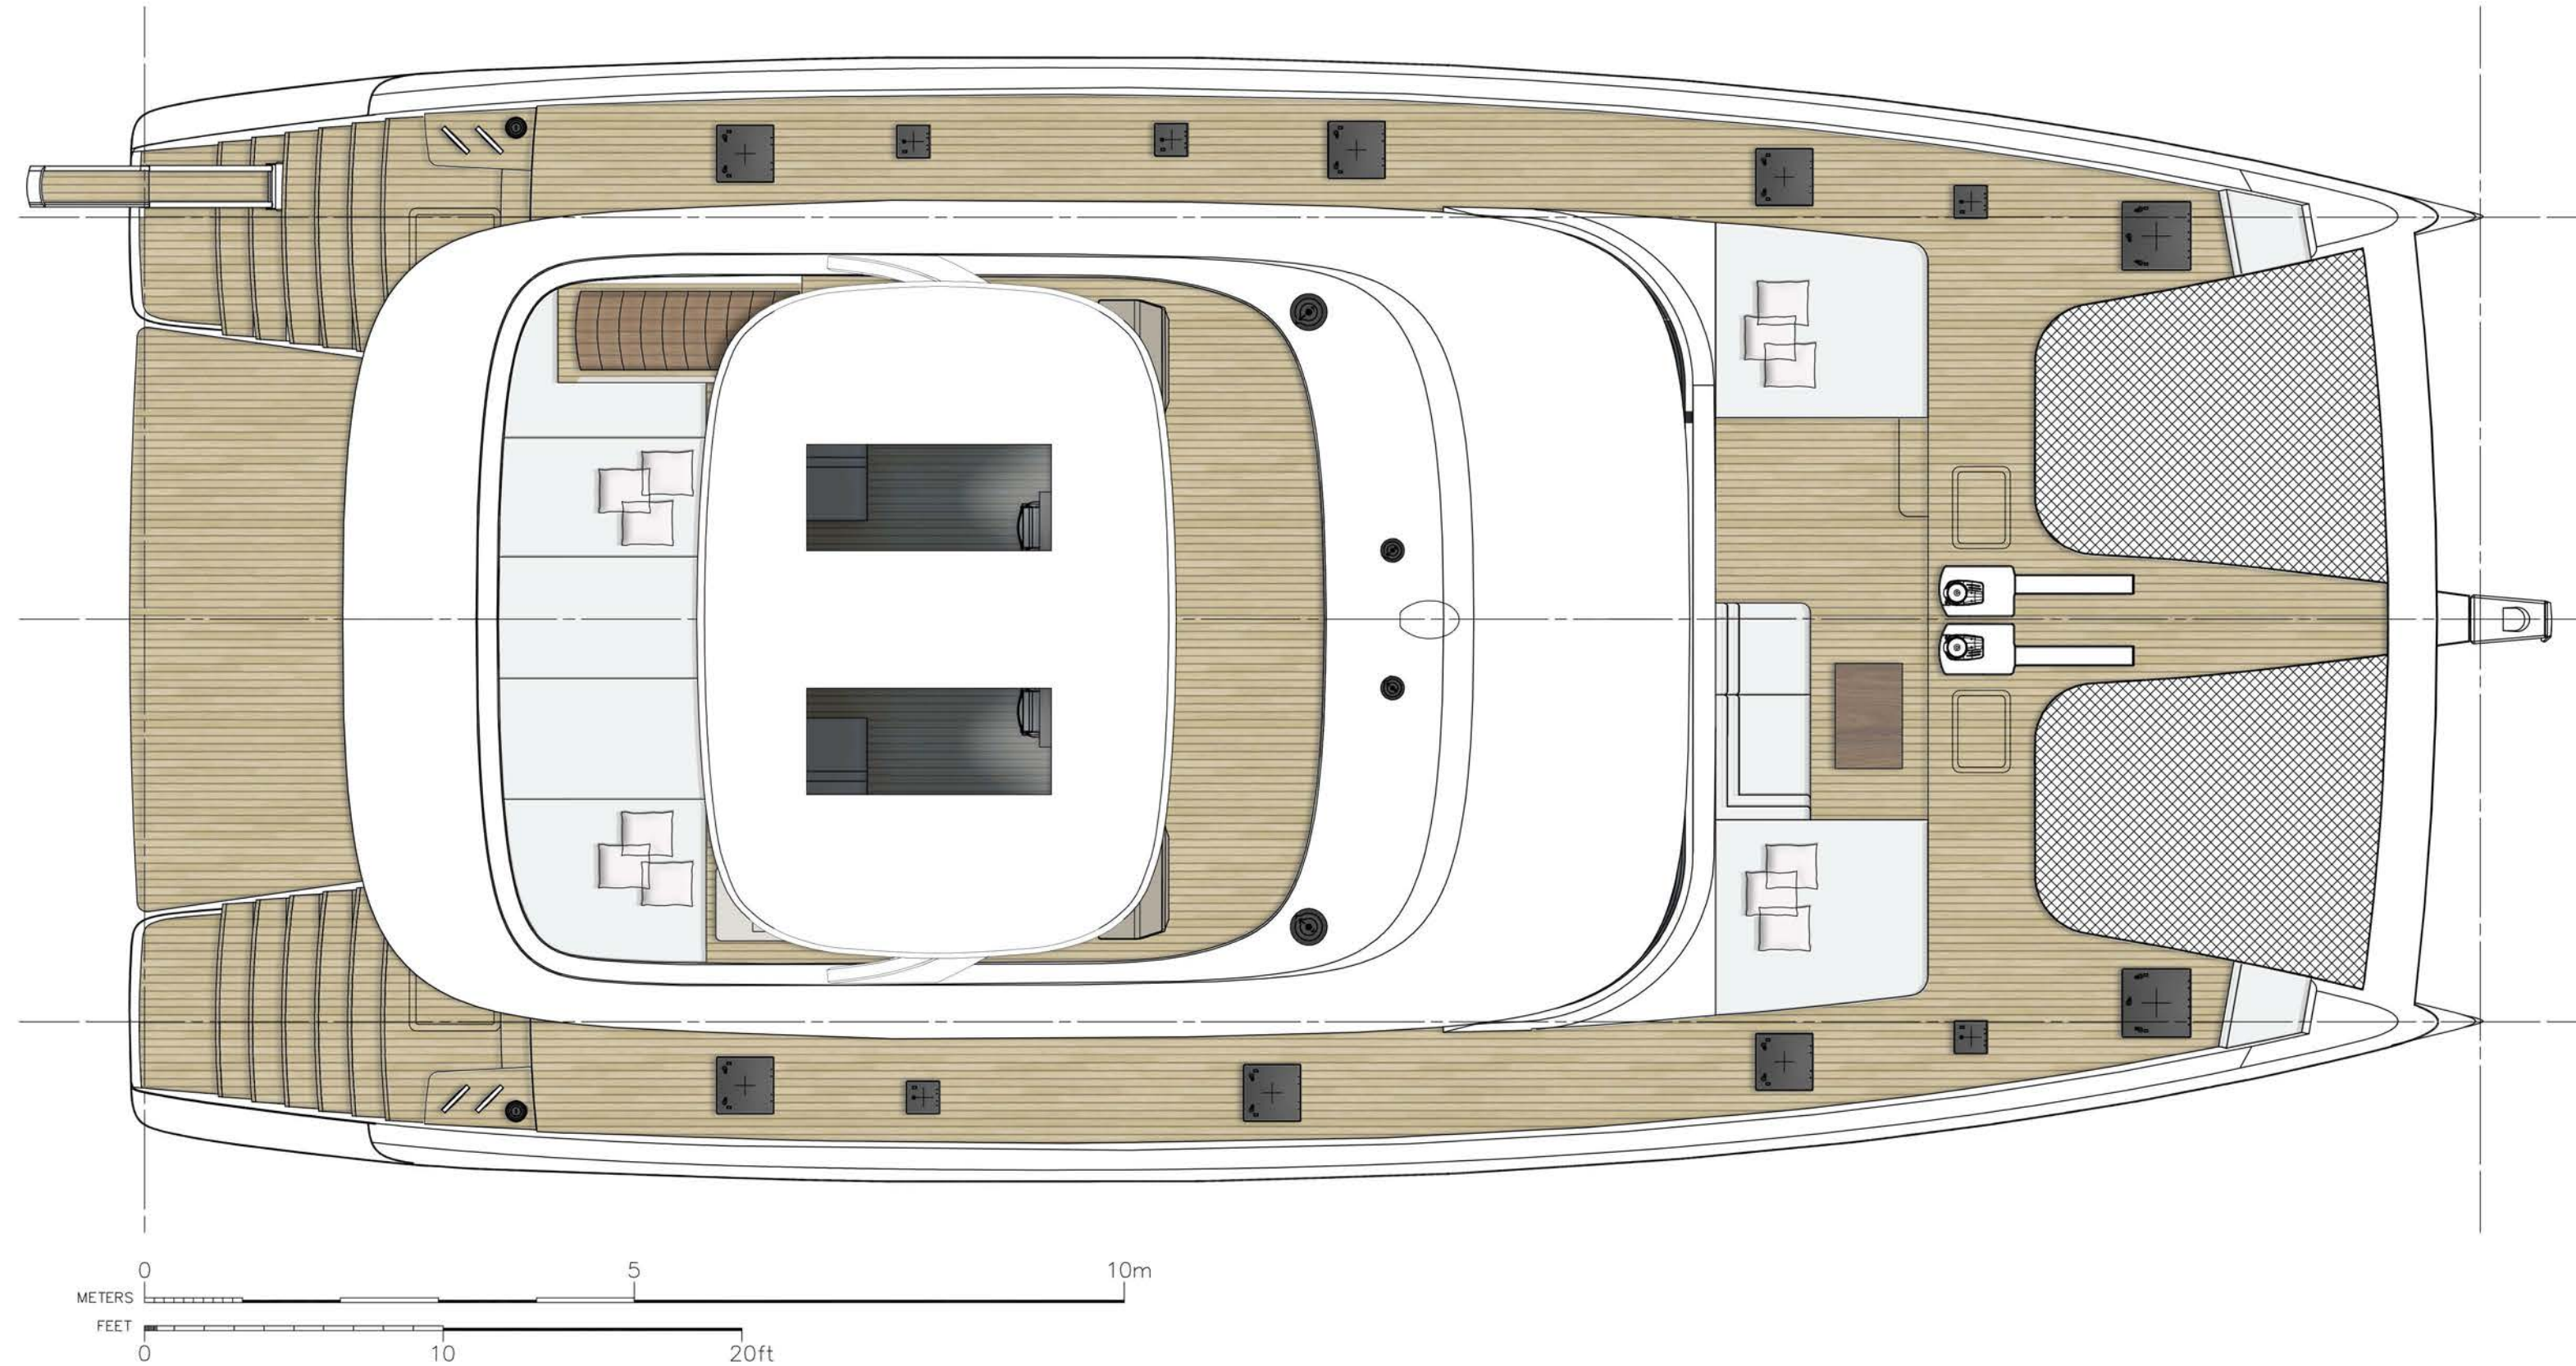

80sailing

by sunreef yachts

THIS ARRANGEMENT PLAN DOES NOT DETERMINE THE FINAL PRODUCT AND SERVES ONLY FOR VIEWING PURPOSES.
IT MAY CONTAIN EQUIPMENT AND ACCESSORIES WHICH ARE NOT DELIVERED IF NOT EXPLICITLY ORDERED BY THE BUYER.
IN CASE OF DISCREPANCY BETWEEN THE ARRANGEMENT PLAN AND THE SPECIFICATION THE SPECIFICATION SHALL PREVAIL.