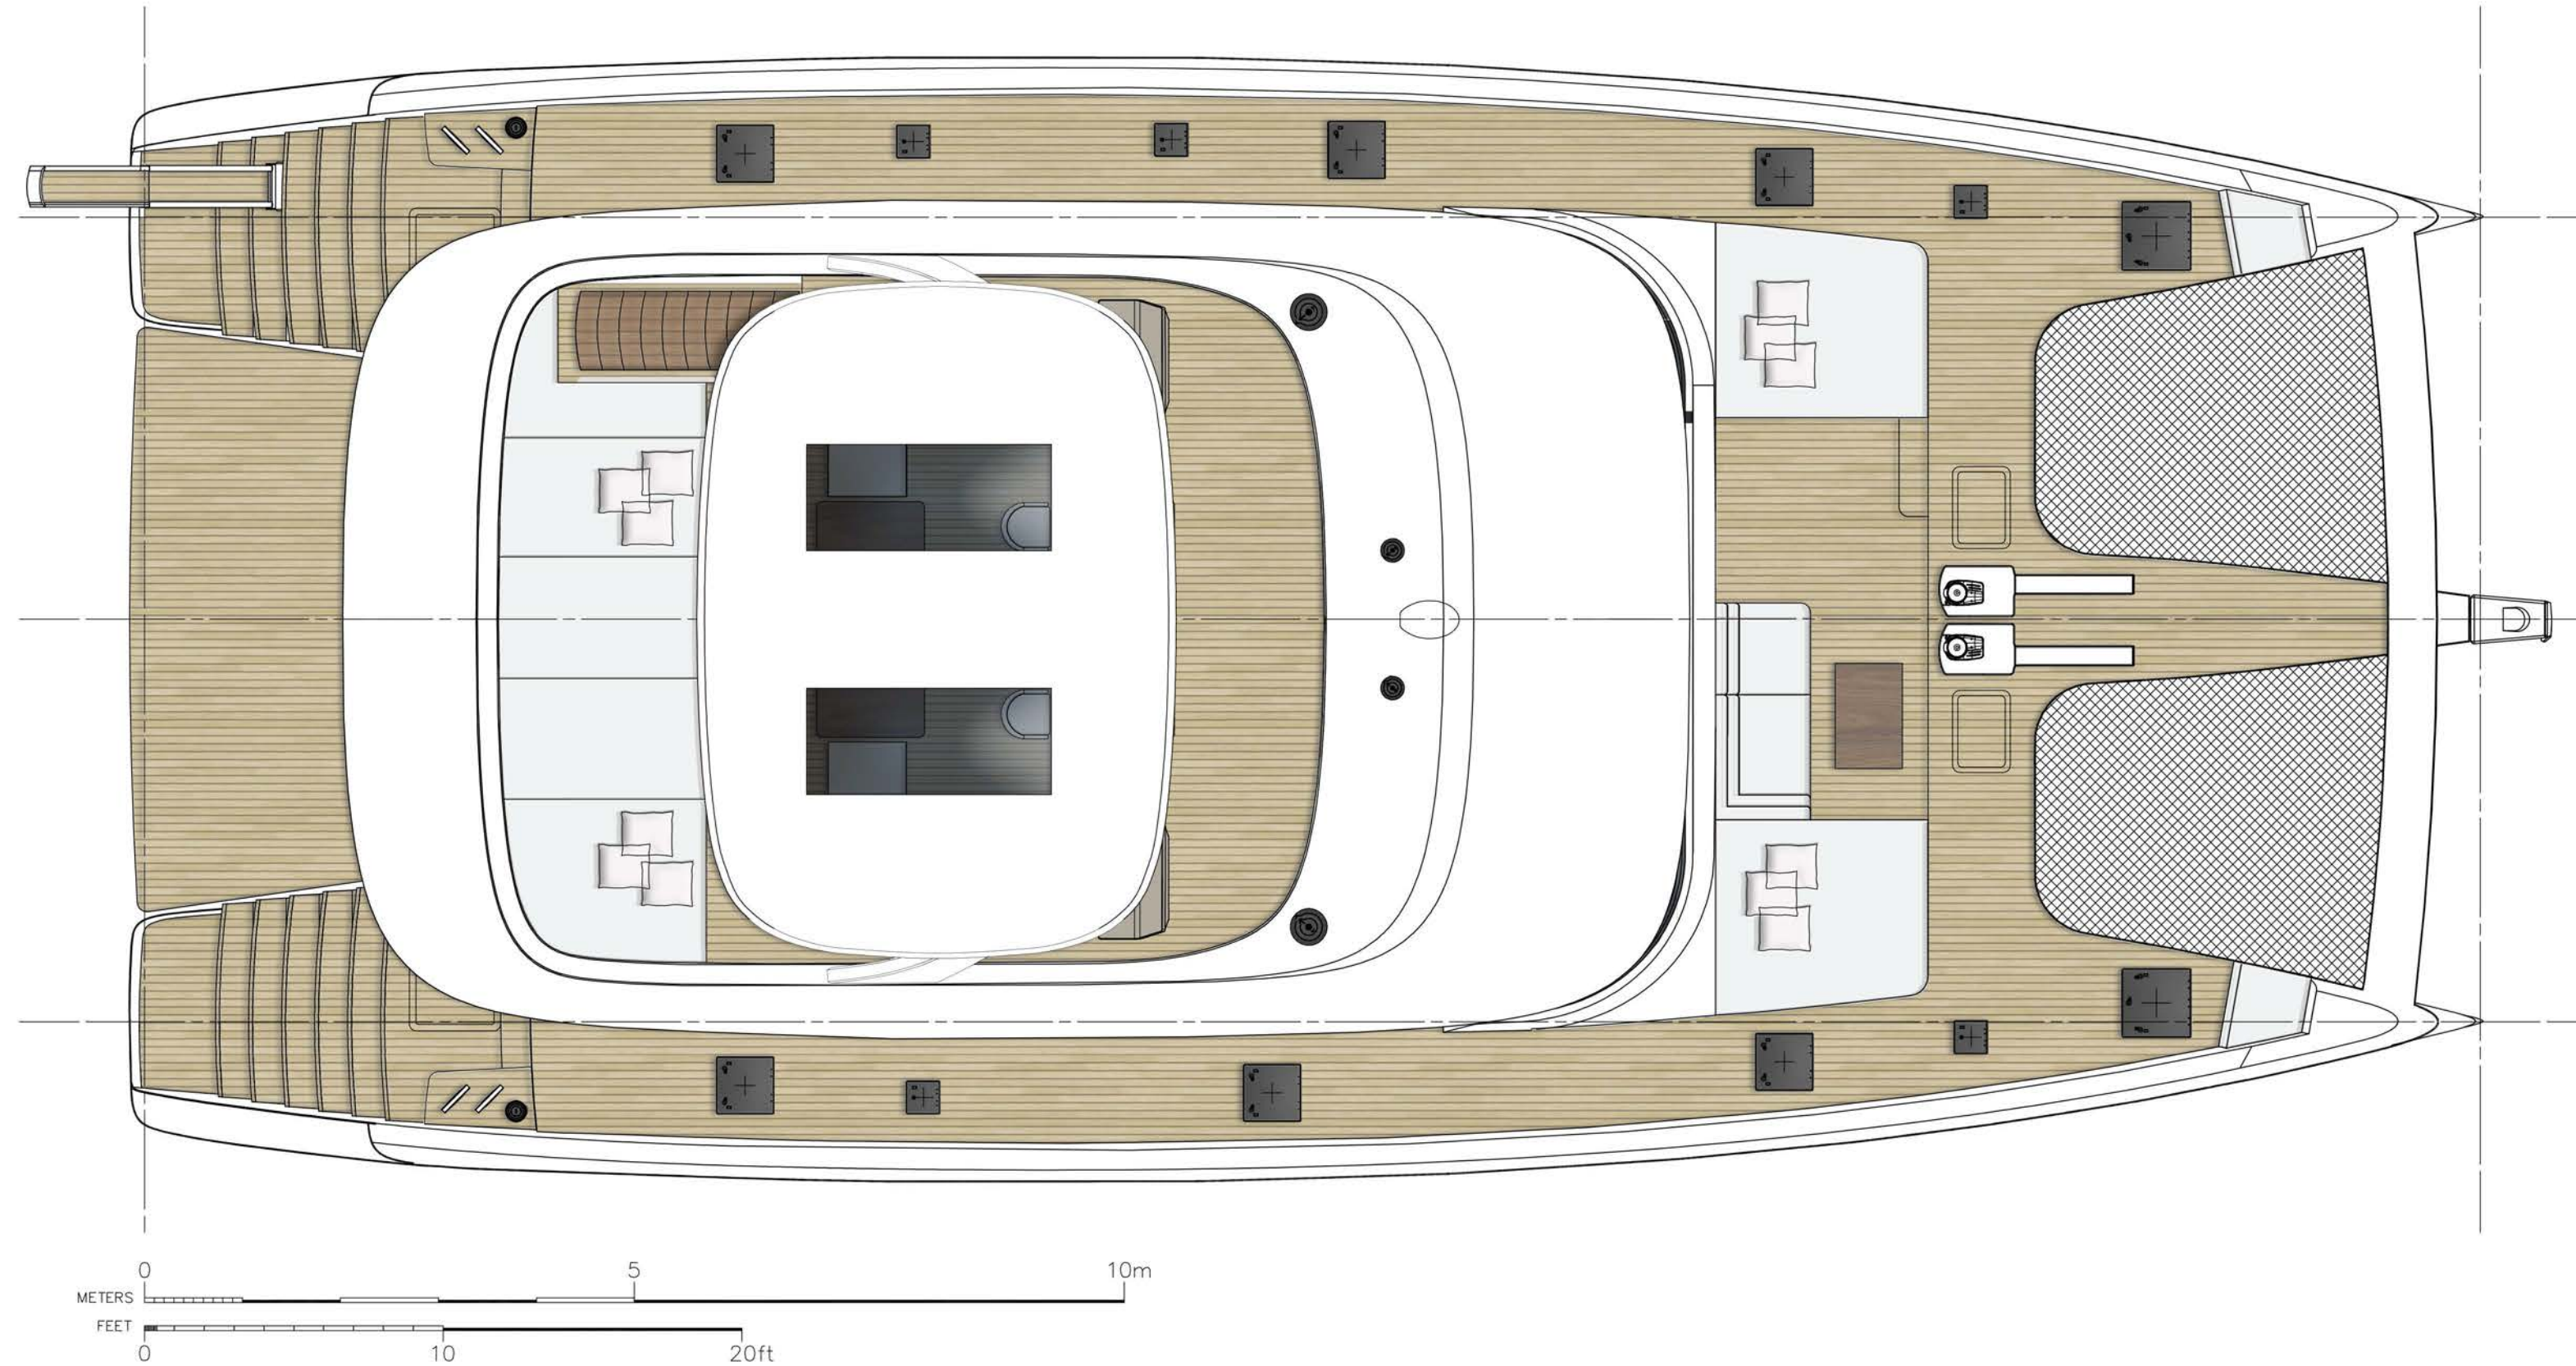

80sailing

by sunreef yachts

THIS ARRANGEMENT PLAN DOES NOT DETERMINE THE FINAL PRODUCT AND SERVES ONLY FOR VIEWING PURPOSES.
IT MAY CONTAIN EQUIPMENT AND ACCESSORIES WHICH ARE NOT DELIVERED IF NOT EXPLICITLY ORDERED BY THE BUYER.
IN CASE OF DISCREPANCY BETWEEN THE ARRANGEMENT PLAN AND THE SPECIFICATION THE SPECIFICATION SHALL PREVAIL.