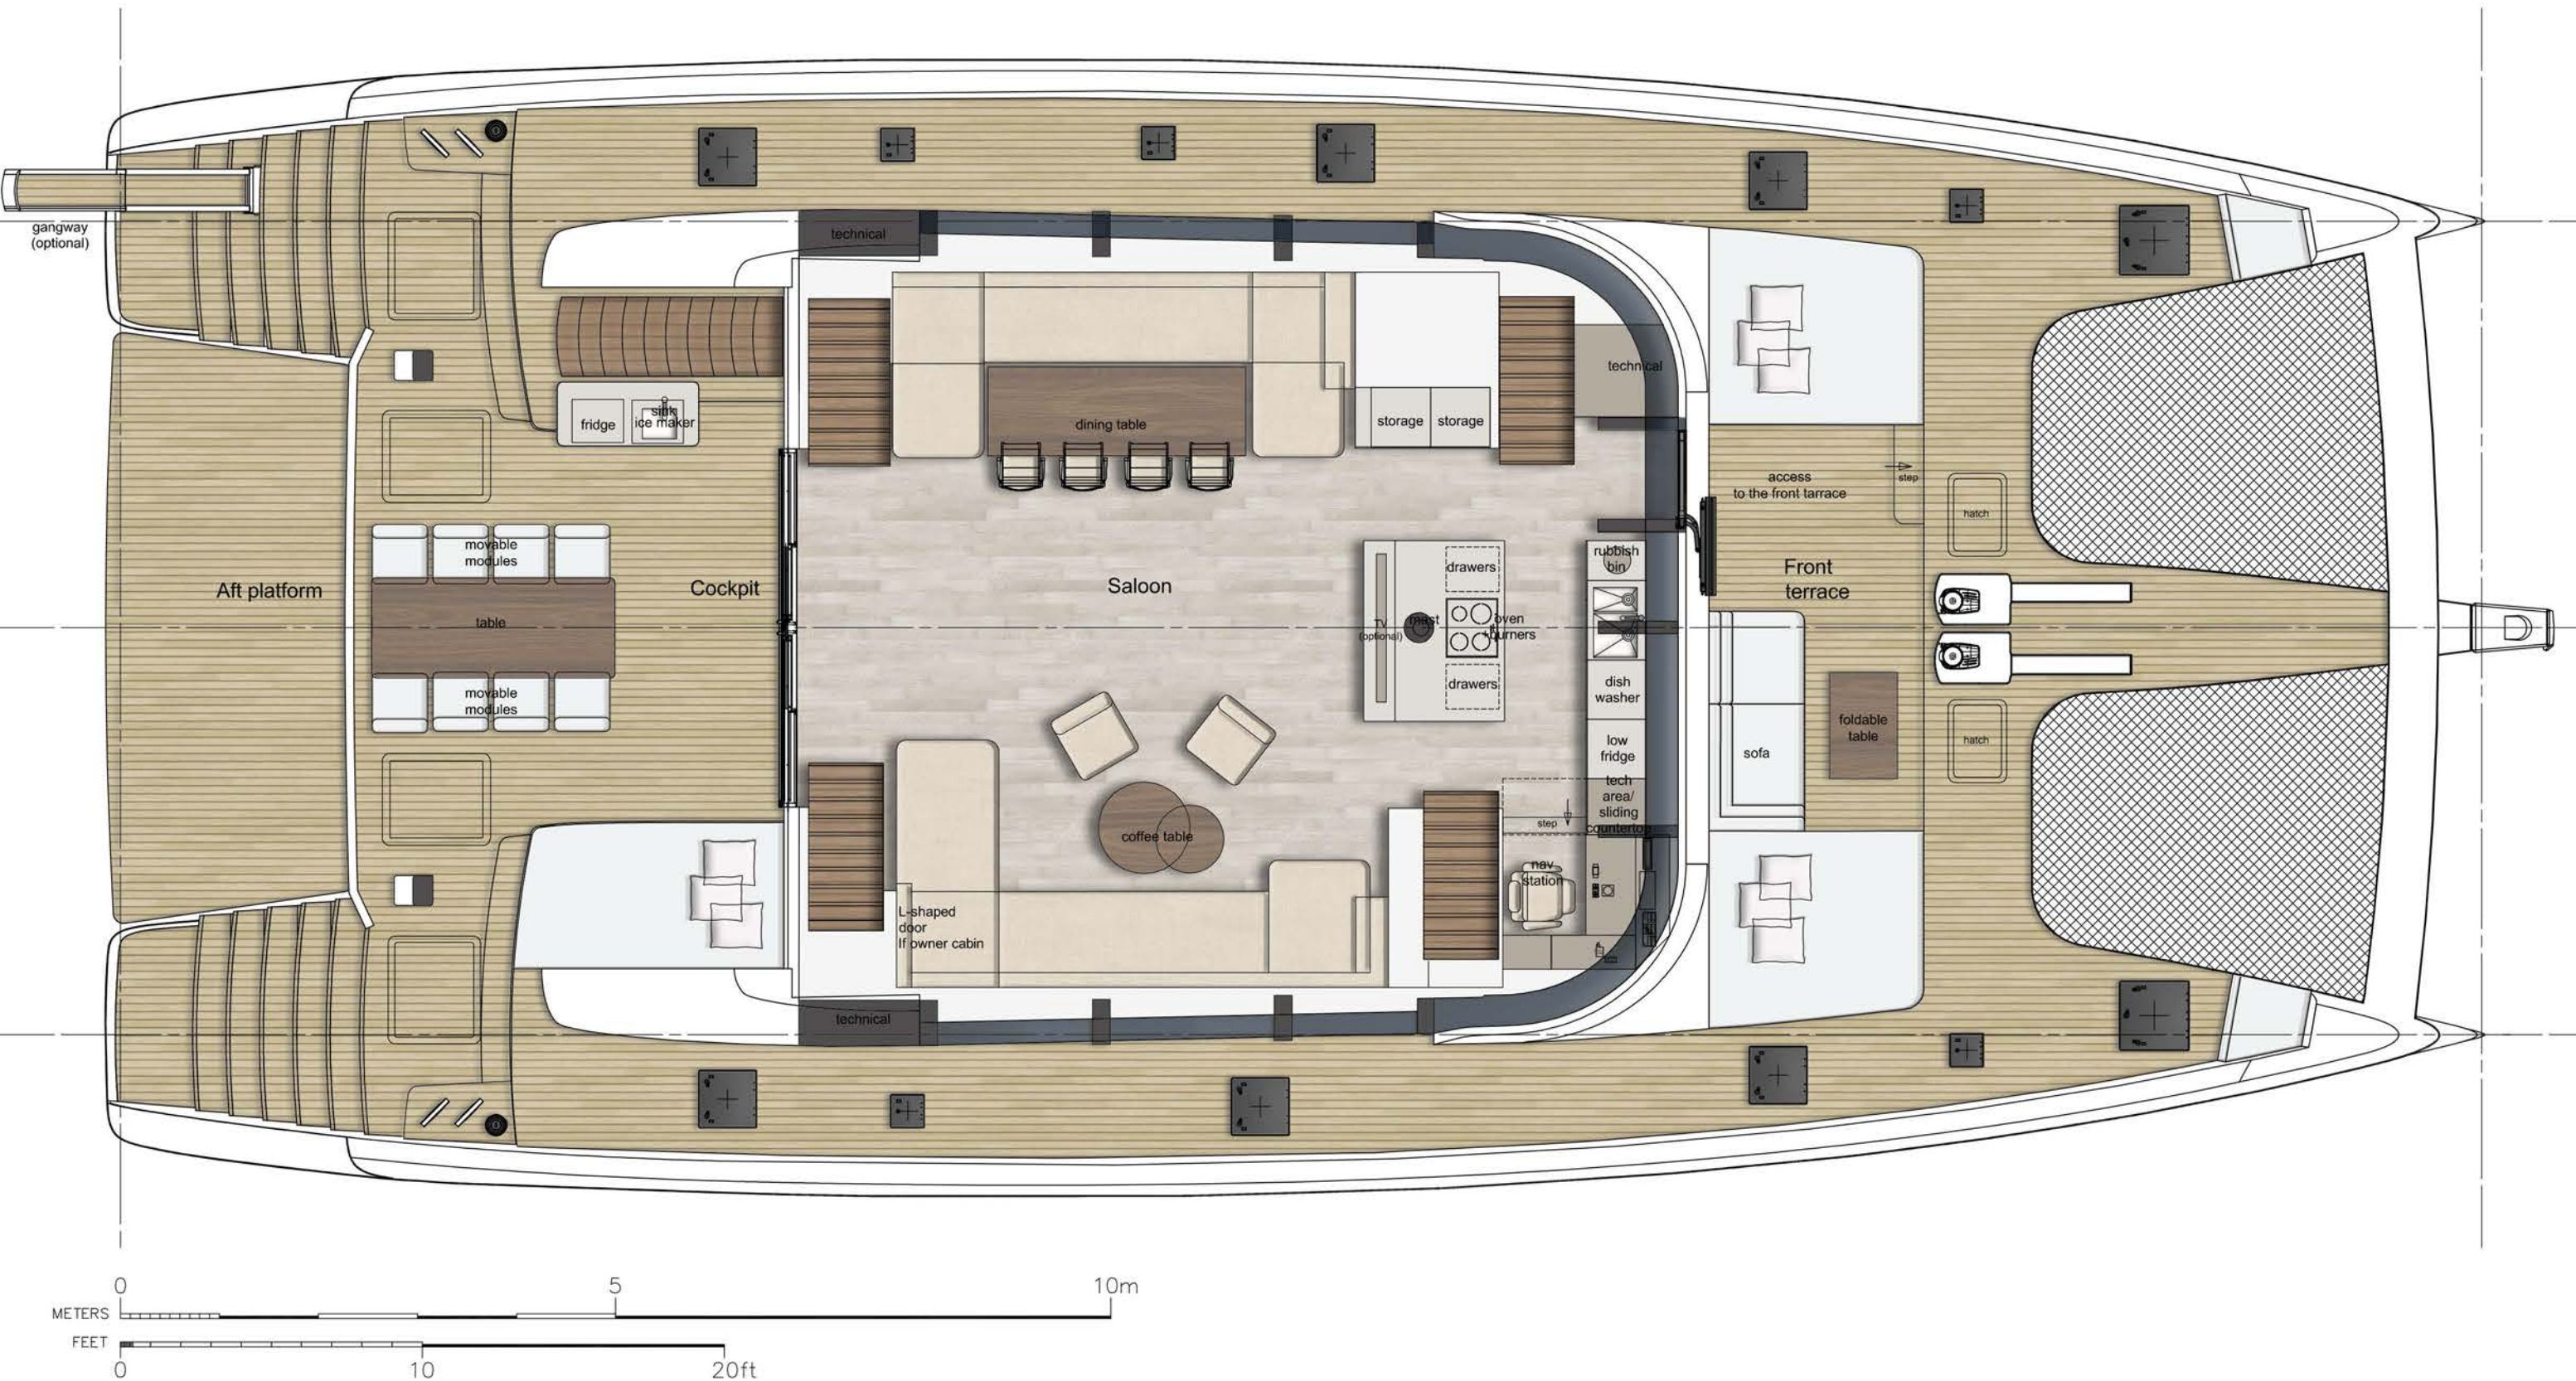

80sailing

by sunreef yachts

THIS ARRANGEMENT PLAN DOES NOT DETERMINE THE FINAL PRODUCT AND SERVES ONLY FOR VIEWING PURPOSES. IT MAY CONTAIN EQUIPMENT AND ACCESORIES WHICH ARE NOT DELIVERED IF NOT EXPLICITLY ORDERED BY THE BUYER. IN CASE OF DISCREPANCY BETWEEN THE ARRANGEMENT PLAN AND THE SPECIFICATION THE SPECIFICATION SHALL PREVAIL.