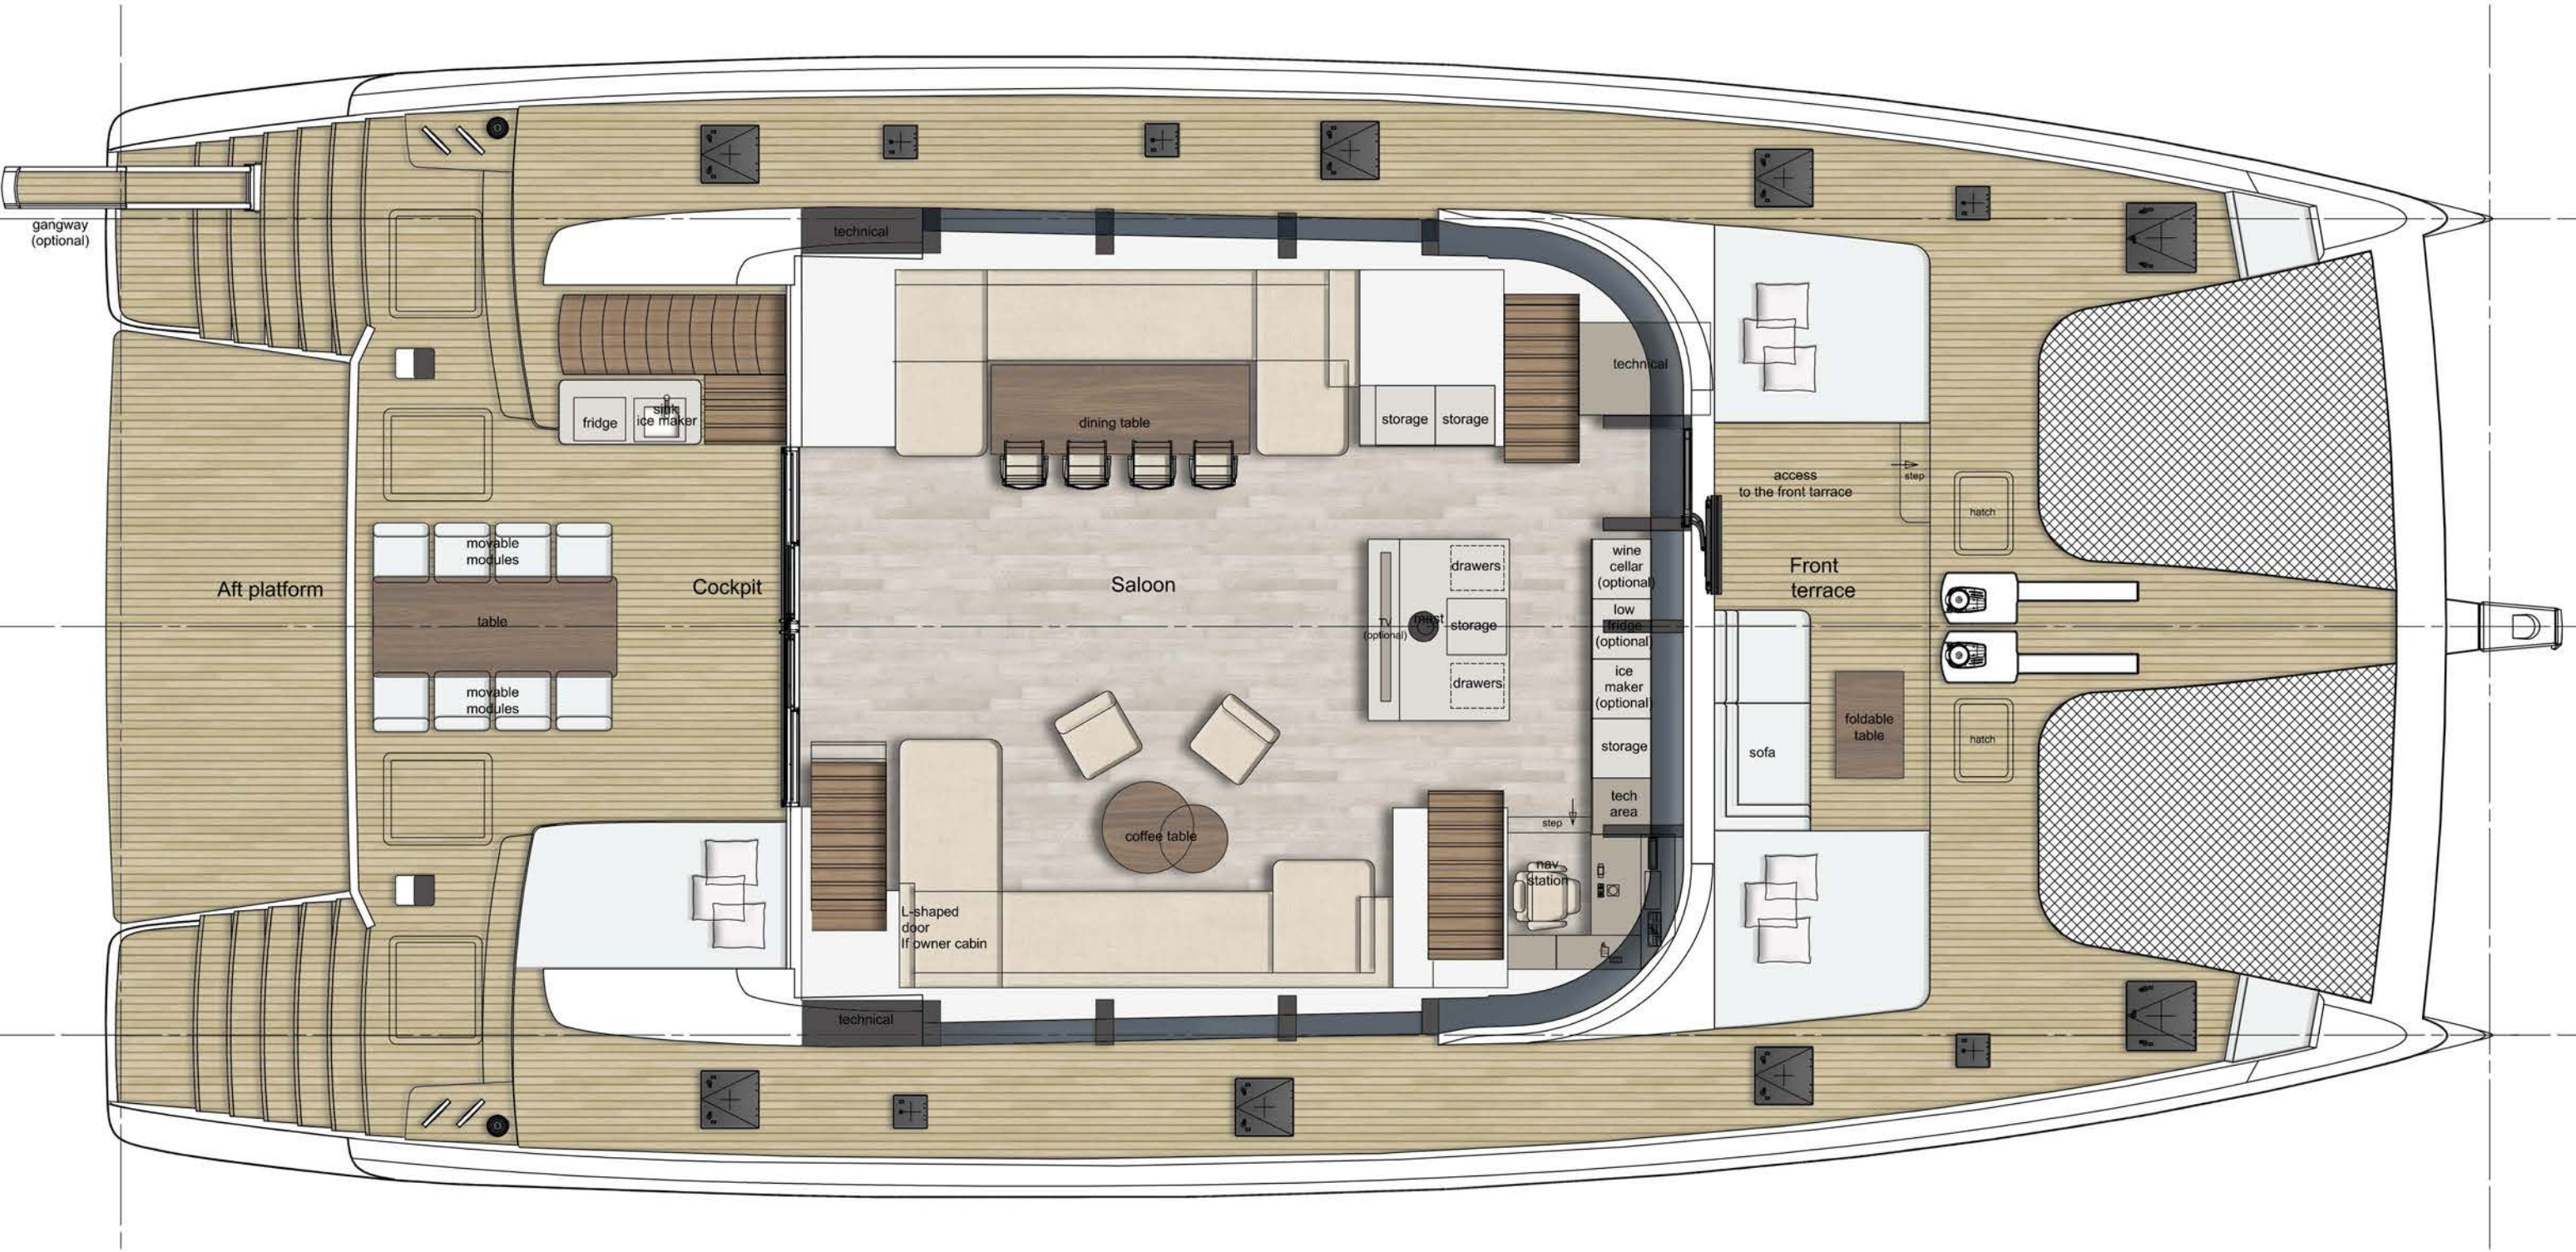

80sailing

by sunreef yachts

THIS ARRANGEMENT PLAN DOES NOT DETERMINE THE FINAL PRODUCT AND SERVES ONLY FOR VIEWING PURPOSES. IT MAY CONTAIN EQUIPMENT AND ACCESORIES WHICH ARE NOT DELIVERED IF NOT EXPLICITLY ORDERED BY THE BUYER. IN CASE OF DISCREPANCY BETWEEN THE ARRANGEMENT PLAN AND THE SPECIFICATION THE SPECIFICATION SHALL PREVAIL.