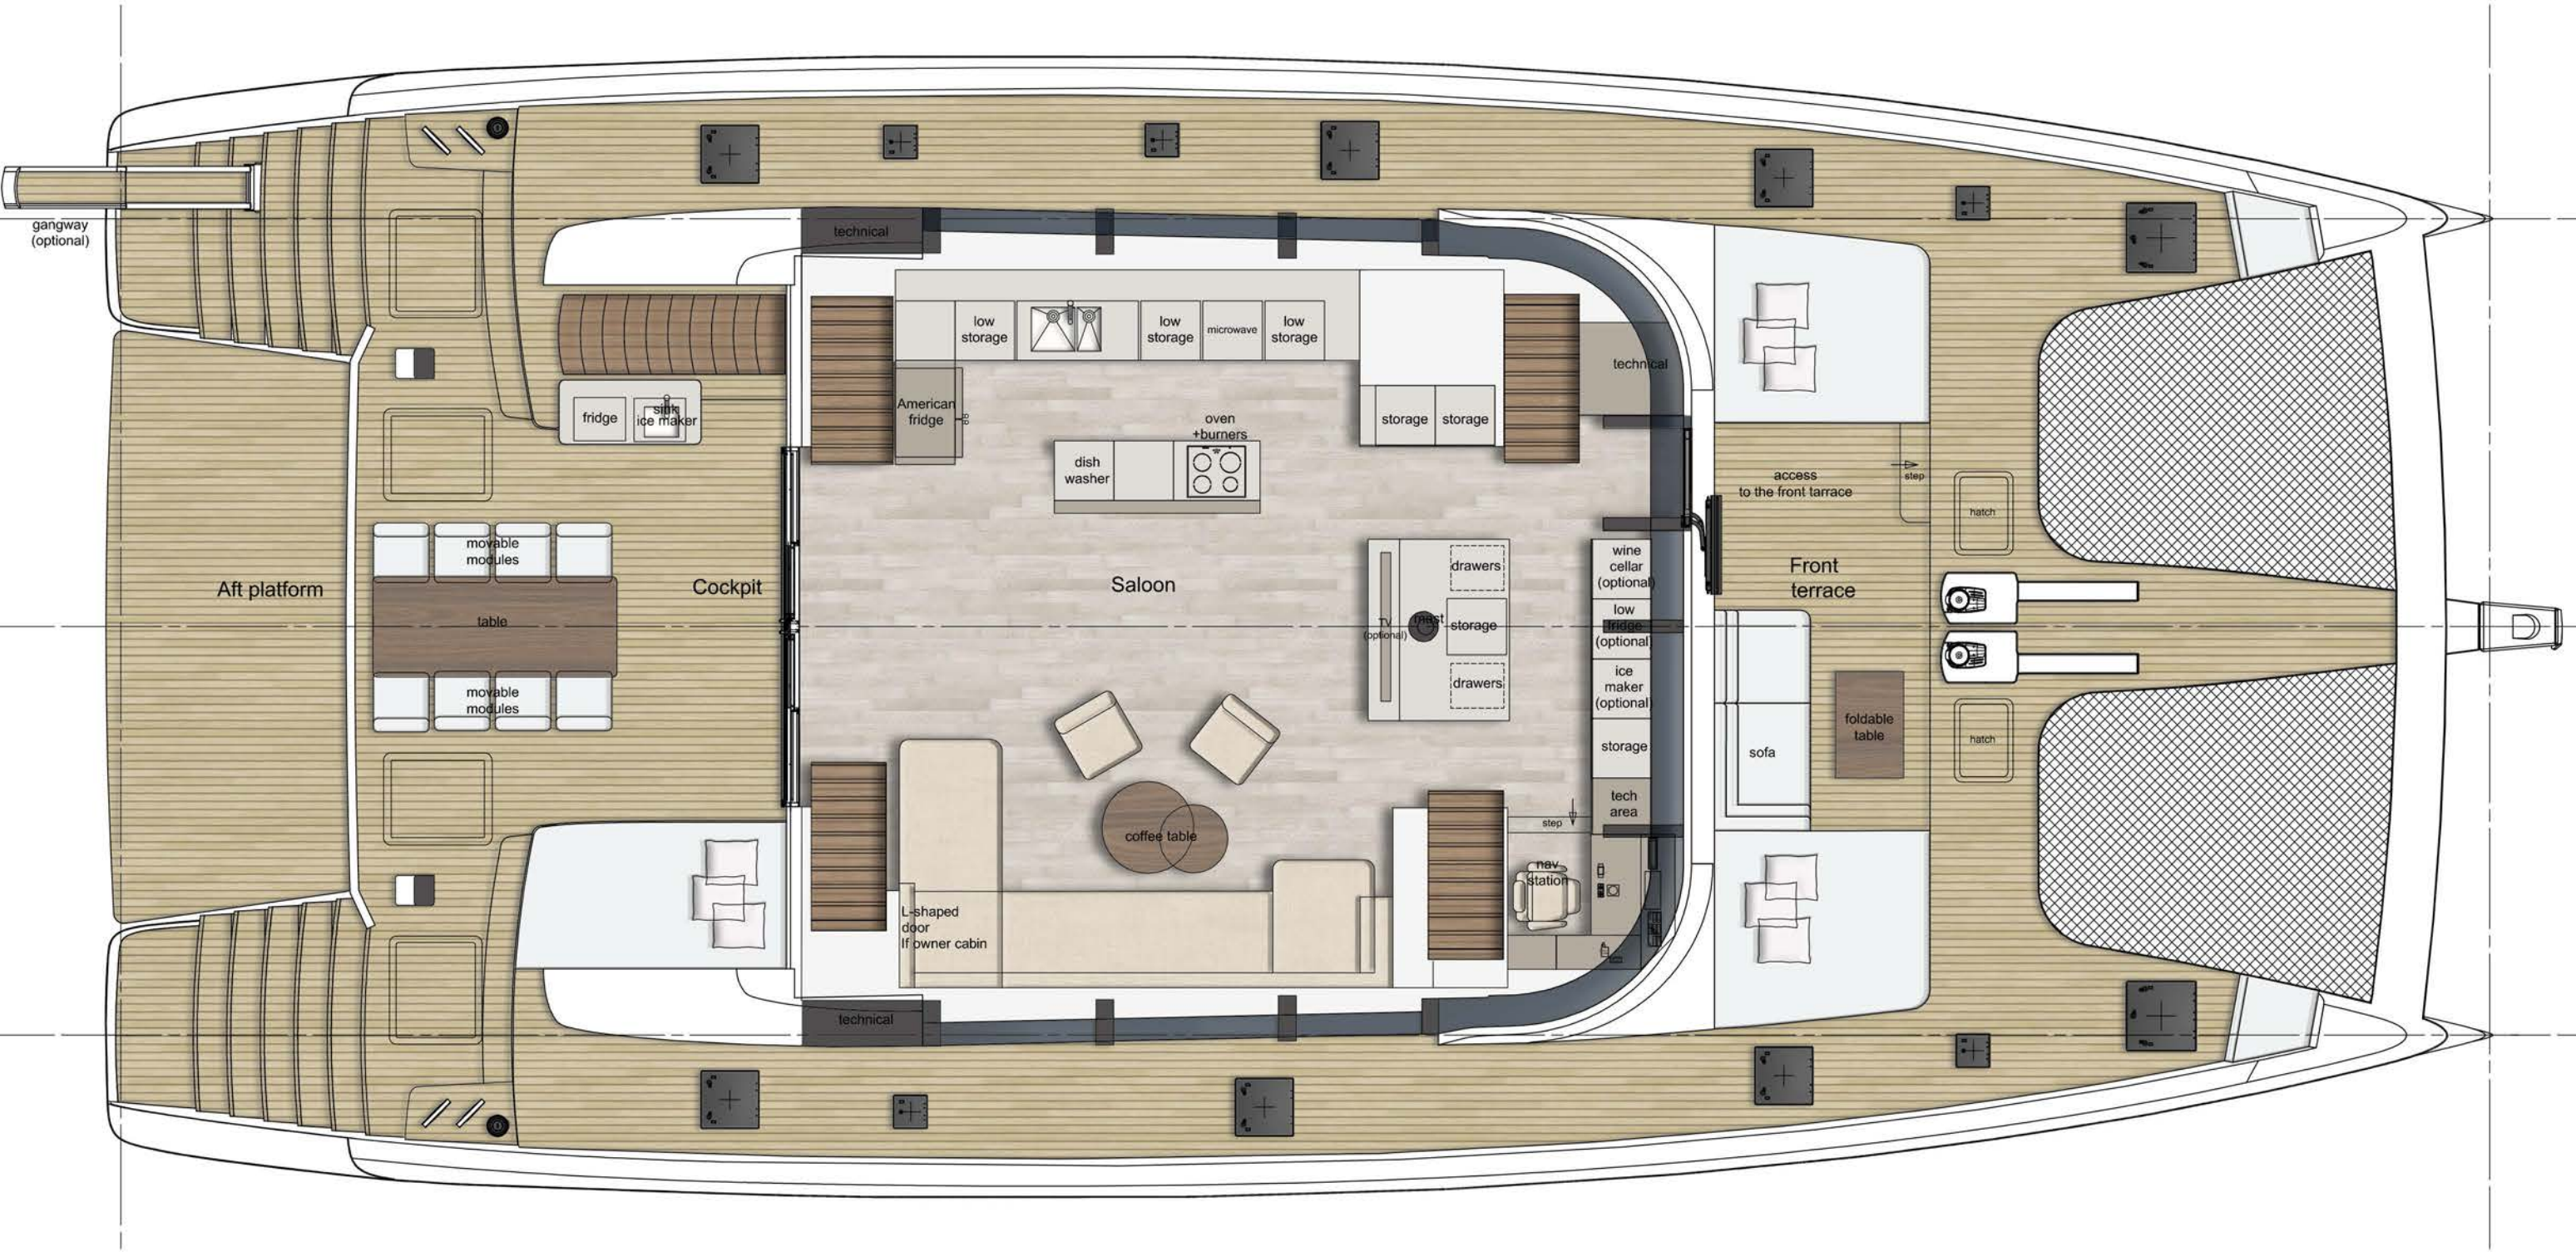

80sailing

by sunreef yachts

THIS ARRANGEMENT PLAN DOES NOT DETERMINE THE FINAL PRODUCT AND SERVES ONLY FOR VIEWING PURPOSES. IT MAY CONTAIN EQUIPMENT AND ACCESORIES WHICH ARE NOT DELIVERED IF NOT EXPLICITLY ORDERED BY THE BUYER. IN CASE OF DISCREPANCY BETWEEN THE ARRANGEMENT PLAN AND THE SPECIFICATION THE SPECIFICATION SHALL PREVAIL.