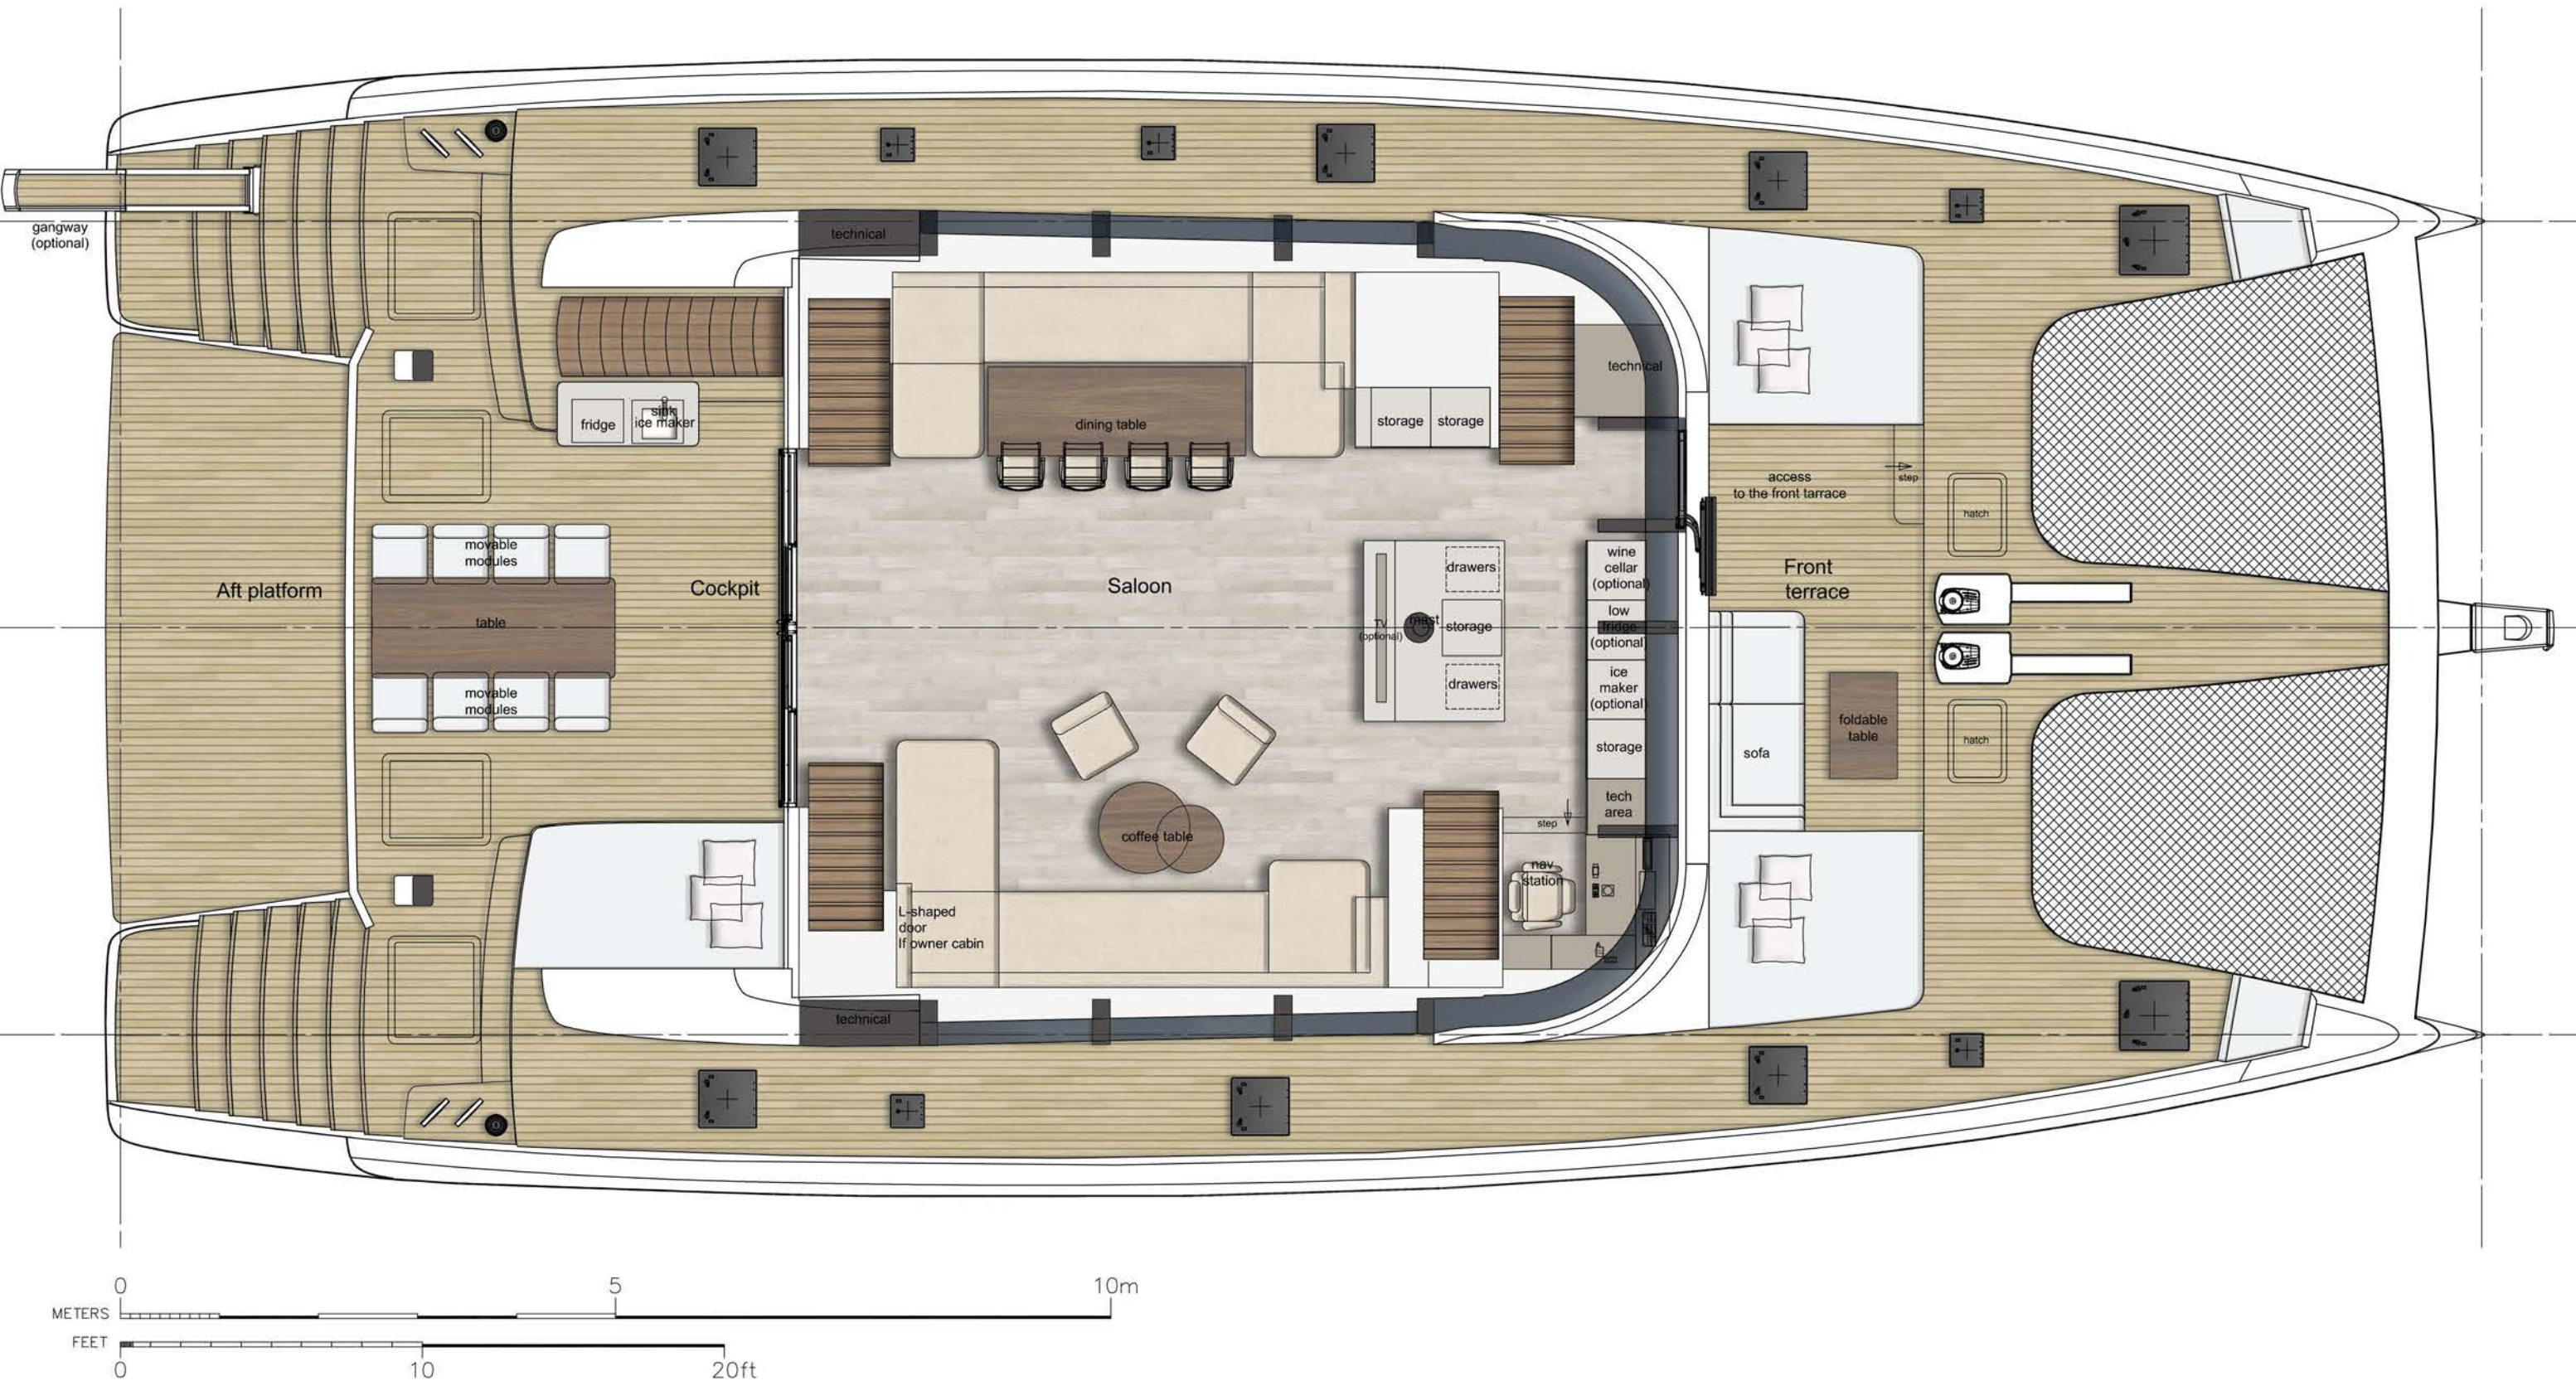

80sailing

by sunreef yachts

THIS ARRANGEMENT PLAN DOES NOT DETERMINE THE FINAL PRODUCT AND SERVES ONLY FOR VIEWING PURPOSES.
IT MAY CONTAIN EQUIPMENT AND ACCESORIES WHICH ARE NOT DELIVERED IF NOT EXPLICITLY ORDERED BY THE BUYER.
IN CASE OF DISCREPANCY BETWEEN THE ARRANGEMENT PLAN AND THE SPECIFICATION THE SPECIFICATION SHALL PREVAIL.