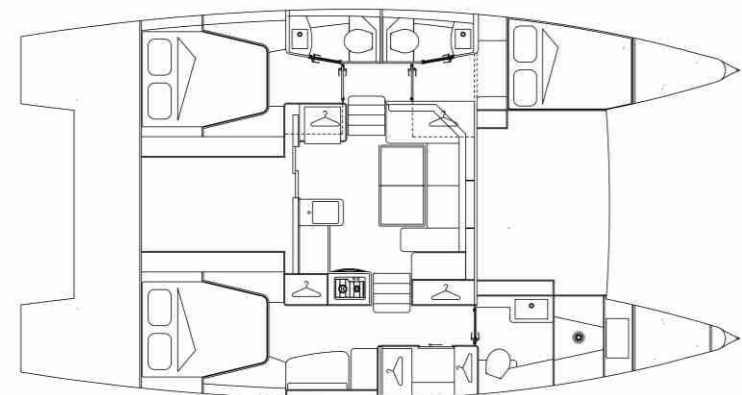

Version 4 cabines 2 Sbd

Version master

Version master + 2 cabines 1 Sbd

Version 4 cabines 4 Sbd

#### Main specifications

Longueur Length	10.90 m
Bau Beam	5.94 m
Déplacement léger Light displacement	7.9 T
Tirant d'eau Draft	1.2 m
Motorisation diesel Diesel inboard engines	2x20 CV ; 2x29 CV (option)
Constructeur Builder	Aventura Catamarans / STGI
Architecture navale & design Naval architecture & design	Samer Lasta Lasta Design Studio