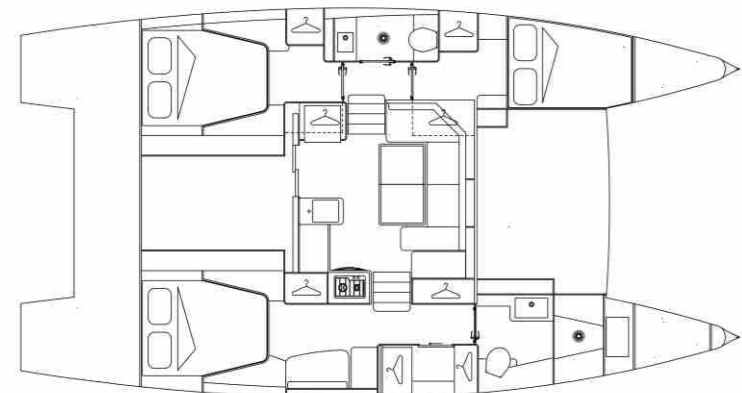

Version 4 cabines 2 Sbd

Version master

Version master + 2 cabines 1 Sbd

Version 4 cabines 4 Sbd

#### Main specifications

Longueur Length	10.90 m
Bau Beam	5.94 m
Déplacement léger Light displacement	7.9 T
Tirant d'eau Draft	1.2 m
Motorisation diesel Diesel inboard engines	2x20 CV ; 2x29 CV (option)
Constructeur Builder	Aventura Catamarans / STGI
Architecture navale & design Naval architecture & design	Samer Lasta Lasta Design Studio