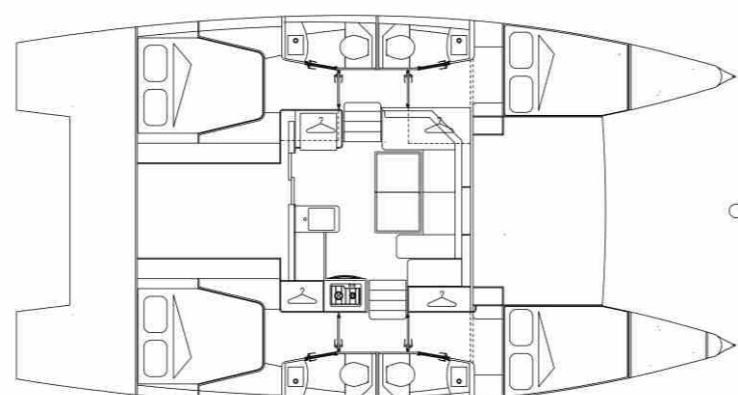

Version 4 cabines 2 Sbd

Version master

Version master + 2 cabines 1 Sbd

Version 4 cabines 4 Sbd

#### Main specifications

Longueur Length	10.90 m
Bau Beam	5.94 m
Déplacement léger Light displacement	7.9 T
Tirant d'eau Draft	1.2 m
Motorisation diesel Diesel inboard engines	2x20 CV ; 2x29 CV (option)
Constructeur Builder	Aventura Catamarans / STGI
Architecture navale & design Naval architecture & design	Samer Lasta Lasta Design Studio